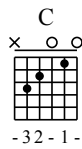

# NEW SOUL

Yael Naim

Moderate ♩ = 110

ACCORDS A UTILISER

1

C F Am G Fm C F

8

Am G C PONT DO DO