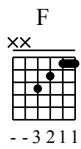

# NEW SOUL

Yael Naim

Moderate ♩ = 110

ACCORDS A UTILISER

1

C F Am G Fm C F

8

Am G C PONT DO DO